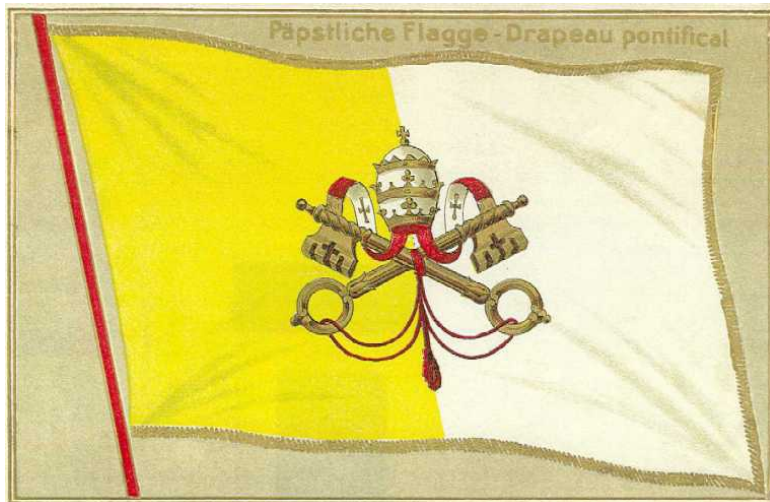

THE FLAG BULLETIN NO. 224 COLOR SUPPLEMENT

PAPAL STATES WAR/FORT FLAG
(REVERSE DETAIL), 1870 (see p. 43)

PROTO-NATIONAL PAPAL FLAG,
ROMAN QUESTION PERIOD
(see p. 45, bottom)

1892 COLUMBUS DAY
RIBBON (see p. 59)

PAPAL STATES WAR/FORT FLAG, 1870
(see p. 42)

PROTO-NATIONAL PAPAL FLAG,
POSTCARD CIRCA 1906/1919 (see p. 49)

PROTO-NATIONAL PAPAL FLAG,
ROMAN QUESTION PERIOD (see p. 45, top)